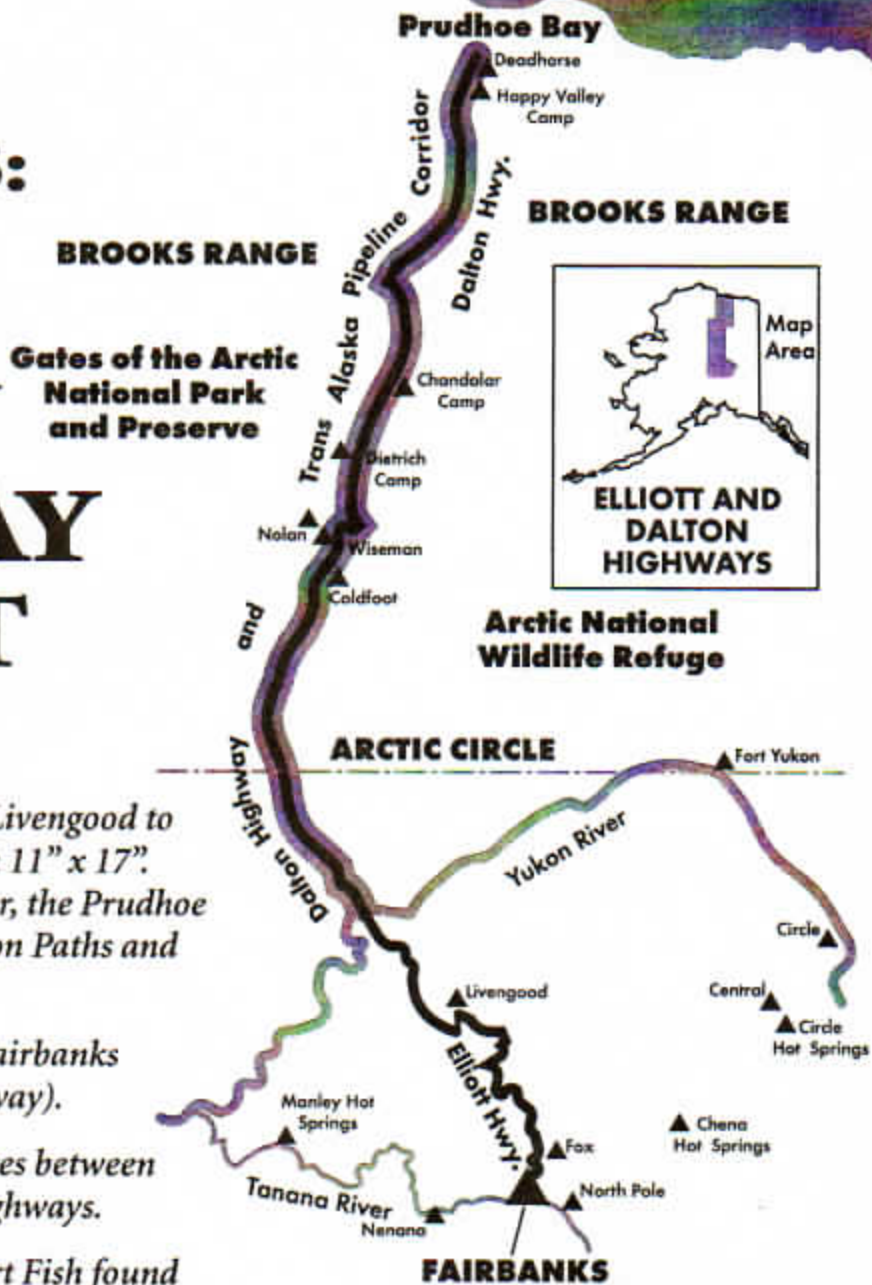

# DALTON HIGHWAY MAP SET

## ENCLOSED:

- ✓ Dalton Highway Map Set, from Livengood to Deadhorse. Six (6) map sheets, each 11" x 17". Clearly indicates the 5 mile Corridor, the Prudhoe Bay 'Closed Area', Caribou Migration Paths and Dall Sheep Mineral Licks.
- ✓ Elliott Highway Map Set, from Fairbanks to Livengood (start of Dalton Highway).
- ✓ Mileage Chart indicating distances between points on the Dalton and Elliott Highways.
- ✓ A list of Known Locations of Sport Fish found along the Dalton Highway.

## ALASKA'S WILDERNESS HIGHWAY

## UPDATED EDITION!

**NOW INCLUDES ENTIRE  
HIGHWAY SYSTEM  
FROM FAIRBANKS TO  
DEADHORSE**

Information Package and Map Set Enclosed.....**\$9.95**

ISBN 1-57833-179-X

7 21925 53573 5